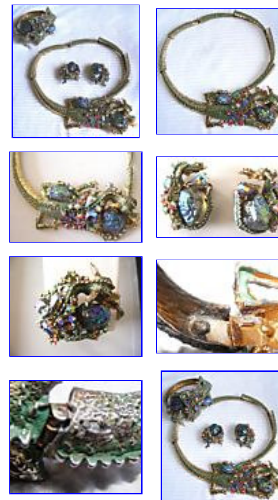

Select a picture