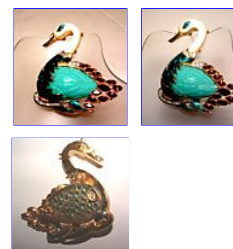

Description

Item Specifics

Main Stone :	RHINESTONE	Type:	BROOCH
Time Period :	1940-1980 (Retro)	Material:	Enamel

I FIRST SAW THIS RARE MAGNIFICENT HATTIE CARNEGIE FIGURAL BROOCH IN MY FAVORITE JEWELRY BOOK, "MASTERPIECES OF COSTUME JEWELRY" BY BALL AND TOBEN. THE OLDER BOOK GAVE AN ESTIMATED VALUE OF $300. THE MASTERPIECE BROOCH WAS CHOSEN FOR ITS ELEGANT COMBINATION OF TEXTURES AND DIFFERENT TYPES OF MEDIA WITHIN THE SAME ARTISTIC PIECE. THE PURPLE RHINESTONES, TURQUOISE ENAMEL WORK AND CARVED "FEATHERED" BODY MAKE A FABULOUS STATEMENT. THIS BEAUTIFUL BIRD MEASURES APPROXIMATELY 2 1/4 X 2 1/4, WITH EVERY RHINESTONE ABSOLUTELY PERFECT! THE SIGNED PIECE HAS BEEN VERY WELL CARED FOR. THE ENAMEL AND EVERY ELEMENT OF THIS MAGNIFICENT SIGNED BROOCH IS PERFECT. THE CREAM, PURPLE AND TURQUOISE COLOR COMBINATION IS STUNNING. PLEASE ASK ANY QUESTIONS BEFORE BIDDING. DOMESTIC BUYERS PAY PRIORITY MAIL AND INSURANCE. INTERNATIONAL BUYERS CONTACT ME FOR THE SAME. PAY PAL IS PREFERRED.

Select a picture