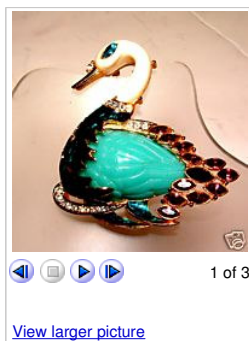

Back to My eBay Listed in category: Jewelry & Watches > Vintage & Antique Jewelry > Costume > Retro, Vintage 1930s-1980s > Designer, Signed

VINTAGE HATTIE CARNEGIE FIGURAL RHINESTONE BIRD BROOCH
BEAUTIFUL RARE ENAMEL SIGNED CARVED BOOK PIECE HC SWAN

Item number: 3202848

Bidding has ended for this item

Sell an item like this or buy a similar item below.

Similar items from all eBay sellers

Item Name	Price	End Date
Vintage HATTIE CARNEGIE RHINESTONE CLUSTER BROOCH Signed	US $25.00	Aug-18-08 17:08:15 PDT
VINTAGE RHINESTONE ENAMEL FIGURAL BIRD BROOCH PIN	US $37.99	Aug-22-08 15:43:19 PDT
HATTIE CARNEGIE ENAMEL & RHINESTONE BROOCH VINTAGE	US $28.00	Aug-20-08 16:20:13 PDT
VINTAGE SIGNED SCITARELLI RHINESTONE FIGURAL BROOCH	US $14.99	Sep-10-08 00:29:18 PDT

[Find similar items on eBay Express...](#)